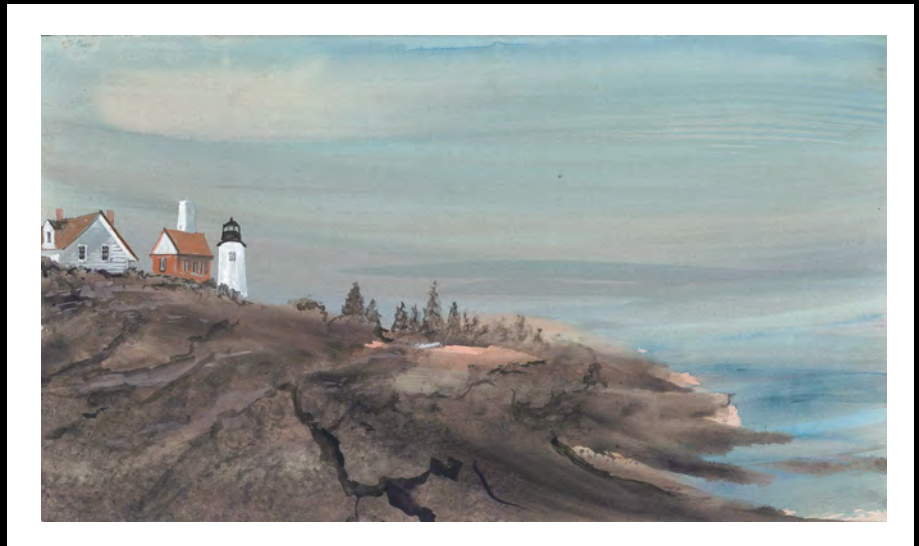

\$50

THE NUTCRACKER-
SPANISH DANCER \$50
Giclée on Paper-New
IS: 7-3/4 x 3-15/16 ins.

COASTAL SERENITY
Giclée on Paper-New
IS: 7-3/8 x 13 ins.
IS: 9-3/8 x 16-1/2 ins.

\$80
\$130

P Buckley
Moss Artist

NUMBER 6, 2020