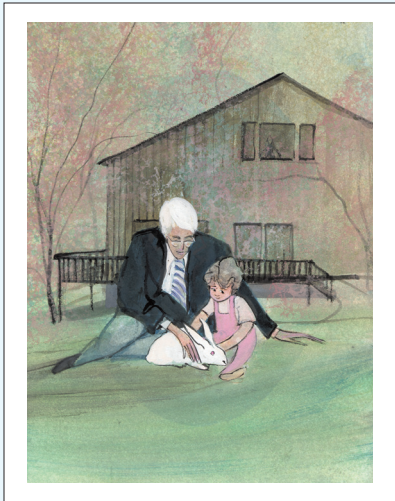

# P Buckley Moss®

SHENANDOAH SENTRY  
Giclée on Paper, Edition size 250  
IS: 9-3/4 x 10-13/16 ins.

\$100

NUMBER 6  
2009

ANGEL ON HIGH \$50  
Giclée on Paper, Edition size 250  
IS: 4-7/8 x 4-1/2 ins.

THE FIRST GOOD FREEZE \$75  
Giclée on Paper, Edition size 250  
IS: 6-3/16 x 6-3/4 ins.

THE TOY TESTER \$60  
Giclée on Paper, Edition size 250  
IS: 4-3/8 x 7-7/8 ins.

LET IT SNOW \$80  
Giclée on Paper, Edition size 250  
IS: 7-1/4 x 10 ins.

DREAMS OF GLORY \$75  
Offset Print, Edition size 1,000  
IS: 6-15/16 x 9-3/8 ins.  
PS: 8-15/16 x 11-3/8 ins.

SUMMER REFLECTION \$100  
Giclée on Paper, Edition size 250  
IS: 10 x 11 ins.

CHERISHED BABE \$85  
Giclée on Paper, Edition size 250  
IS: 8-3/4 x 8-1/2 ins.

©P. Buckley Moss 2009. These images are for purposes of illustration and promotion. They may not be used, in whole or part, for any other product, nor be matted, framed, nor laminated.

GRANDDAD'S GIFT \$75  
Giclée on Paper, Edition size 250  
IS: 7-7/8 x 5-13/16 ins.

MY NEW SKATES \$75  
Giclée on Paper, Edition size 250  
IS: 7-11/16 x 6-3/8 ins.

GATHERING APPLES \$150  
Giclée on Paper  
Edition size 250  
IS: 12-1/2 x 13 ins.