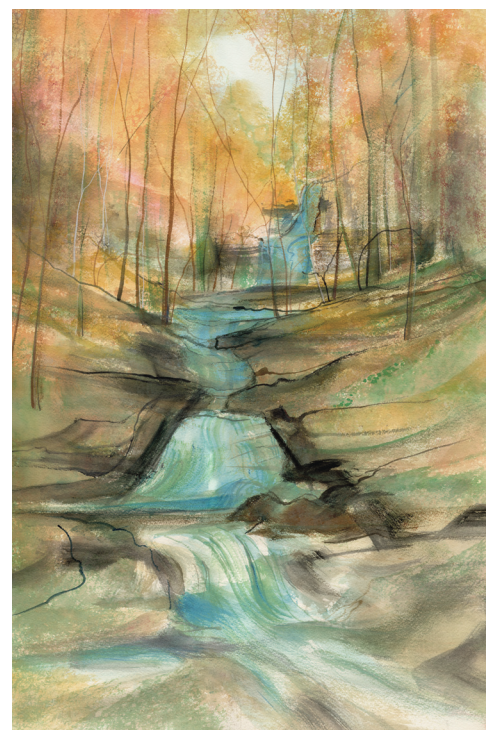

GRANDDAD'S GIFT \$75  
Giclée on Paper, Edition size 250  
IS: 7-7/8 x 5-13/16 ins.

MY NEW SKATES \$75  
Giclée on Paper, Edition size 250  
IS: 7-11/16 x 6-3/8 ins.

GATHERING APPLES \$150  
Giclée on Paper  
Edition size 250  
IS: 12-1/2 x 13 ins.

HERITAGE FARM MUSEUM \$130  
Giclée on Paper, Edition size 250  
IS: 10-1/8 x 22 ins.

NEBRASKA, THE GOOD LIFE \$60  
Open Edition Poster  
25-1/2 x 16 ins.

REFLECTIONS OF FALL \$100  
Giclée on Paper, Edition size 250  
IS: 13 x 8-1/2 ins. \$200  
IS: 22 x 14-1/2 ins.