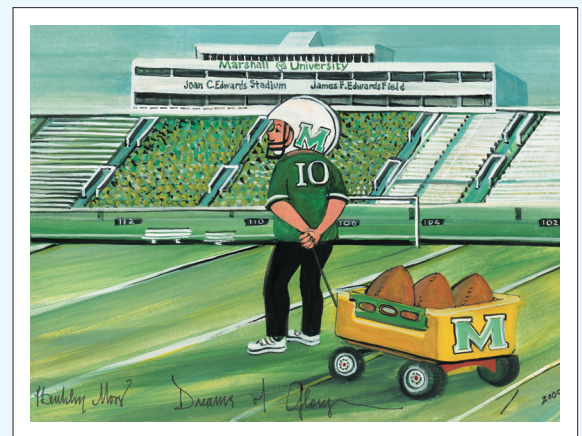

DREAMS OF GLORY $75
Offset Print, Edition size 1,000
IS: 6-15/16 x 9-3/8 ins.
PS: 8-15/16 x 11-3/8 ins.