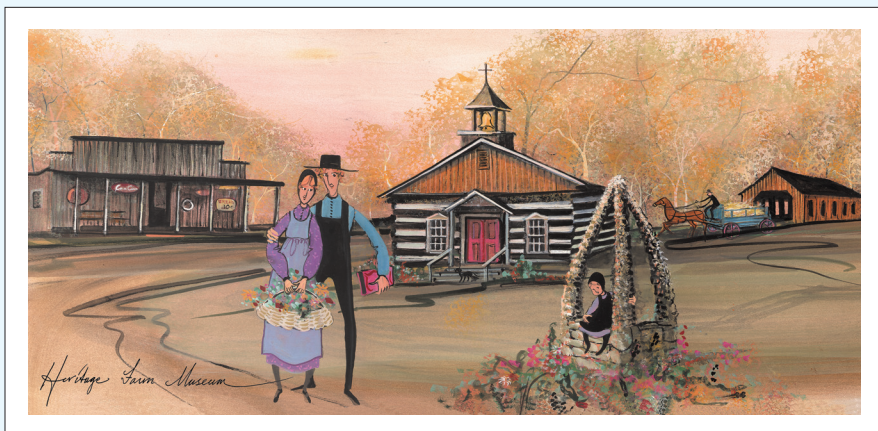

SUMMER REFLECTION \$100  
Giclée on Paper, Edition size 250  
IS: 10 x 11 ins.

CHERISHED BABE \$85  
Giclée on Paper, Edition size 250  
IS: 8-3/4 x 8-1/2 ins.

©P. Buckley Moss 2009. These images are for purposes of illustration and promotion. They may not be used, in whole or part, for any other product, nor be matted, framed, nor laminated.

GRANDDAD'S GIFT \$75  
Giclée on Paper, Edition size 250  
IS: 7-7/8 x 5-13/16 ins.

MY NEW SKATES \$75  
Giclée on Paper, Edition size 250  
IS: 7-11/16 x 6-3/8 ins.

GATHERING APPLES \$150  
Giclée on Paper  
Edition size 250  
IS: 12-1/2 x 13 ins.