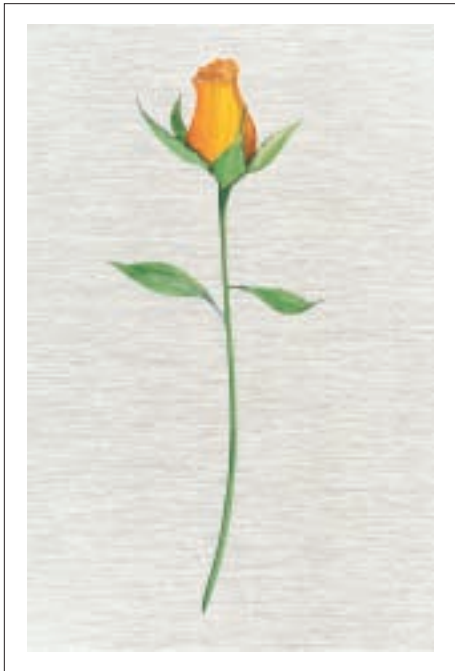

BELOVED \$100
IS: 11-3/4 x 12-5/16 ins.
PS: 13-3/4 x 14-5/16 ins.

WINTER TOGETHER \$95
IS: 11 x 11 ins.
PS: 13 x 13 ins.

CHILDHOOD SWEETHEARTS \$70
IS: 8-5/8 x 6-1/4 ins.
PS: 10-5/8 x 8-1/4 ins.

LOVE'S COMMITMENT \$70
IS: 8-5/8 x 6-1/4 ins.
PS: 10-5/8 x 8-1/4 ins.

LOVE OF A LIFETIME \$70
IS: 8-5/8 X 6-1/4 ins.
PS: 10-5/8 X 8-1/4 ins.

AMORE \$140
Giclée on Metal Plate
Available in Brushed Aluminum or
Gold Finish
11 x 8-1/2 ins.

WITH MY LOVE \$70
IS: 13-1/4 x 4-1/4 ins.
PS: 17-1/8 x 8-1/8 ins.