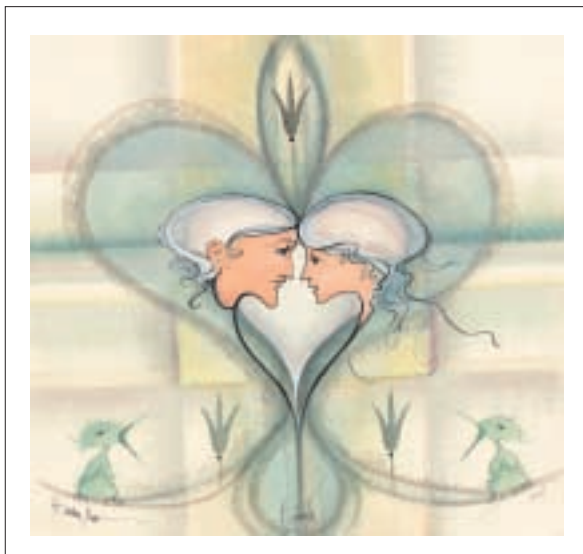

p Buckley Moss®

EXPRESSIONS OF LOVE

ALL OUR LOVE
IS: 9-7/16 x 4-1/2 ins.
PS: 12-15/16 x 8 ins.

\$55

LONGING \$40
IS: 4-15/16 x 4-1/4 ins.
PS: 6-3/4 x 6-1/4 ins.

HOPING \$40
IS: 4-11/16 x 4-1/4 ins.
PS: 6-3/4 x 6-1/4 ins.

MOSS VALENTINE GOOSE \$50
IS: 5-1/8 x 4-1/8 ins.
PS: 8-5/8 x 8-1/4 ins.

YOURS FOREVER \$85
IS: 8-15/16 x 12-7/8 ins.
PS: 10-15/16 x 14-7/8 ins.

WITH LOVE IN MY HEART \$80
IS: 9-1/4 x 10-5/8 ins.
PS: 11-1/4 x 12-5/8 ins.

BELOVED \$100
IS: 11-3/4 x 12-5/16 ins.
PS: 13-3/4 x 14-5/16 ins.

WINTER TOGETHER \$95
IS: 11 x 11 ins.
PS: 13 x 13 ins.

CHILDHOOD SWEETHEARTS \$70
IS: 8-5/8 x 6-1/4 ins.
PS: 10-5/8 x 8-1/4 ins.

LOVE'S COMMITMENT \$70
IS: 8-5/8 x 6-1/4 ins.
PS: 10-5/8 x 8-1/4 ins.

LOVE OF A LIFETIME \$70
IS: 8-5/8 X 6-1/4 ins.
PS: 10-5/8 X 8-1/4 ins.

AMORE \$140
Giclée on Metal Plate
Available in Brushed Aluminum or
Gold Finish
11 x 8-1/2 ins.

WITH MY LOVE \$70
IS: 13-1/4 x 4-1/4 ins.
PS: 17-1/8 x 8-1/8 ins.