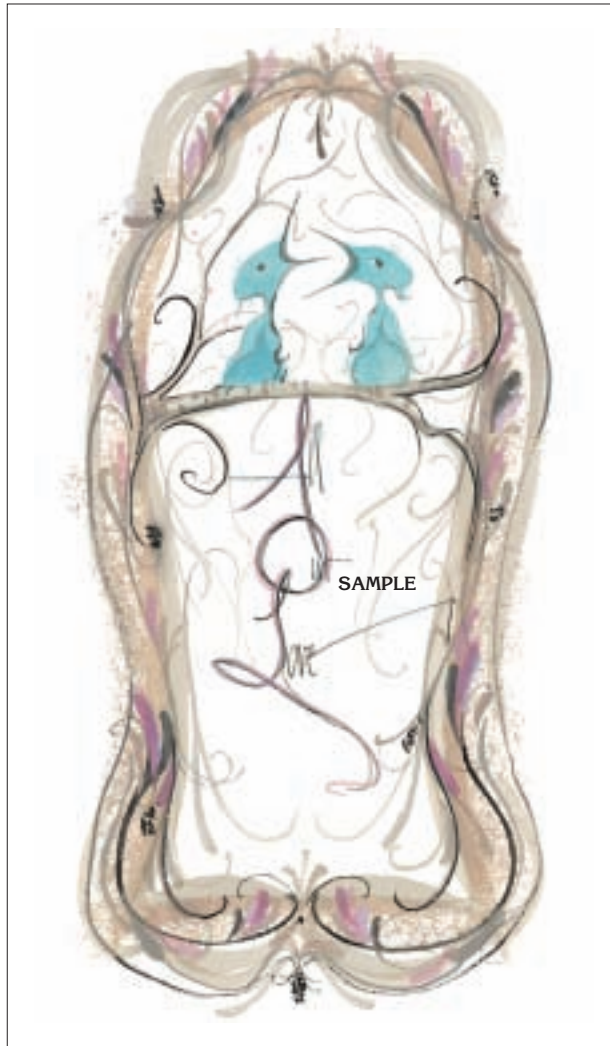

p Buckley Moss®

EXPRESSIONS OF LOVE

ALL OUR LOVE
IS: 9-7/16 x 4-1/2 ins.
PS: 12-15/16 x 8 ins.

\$55

LONGING \$40
IS: 4-15/16 x 4-1/4 ins.
PS: 6-3/4 x 6-1/4 ins.

HOPING \$40
IS: 4-11/16 x 4-1/4 ins.
PS: 6-3/4 x 6-1/4 ins.

MOSS VALENTINE GOOSE \$50
IS: 5-1/8 x 4-1/8 ins.
PS: 8-5/8 x 8-1/4 ins.

YOURS FOREVER \$85
IS: 8-15/16 x 12-7/8 ins.
PS: 10-15/16 x 14-7/8 ins.

WITH LOVE IN MY HEART \$80
IS: 9-1/4 x 10-5/8 ins.
PS: 11-1/4 x 12-5/8 ins.

BELOVED \$100
IS: 11-3/4 x 12-5/16 ins.
PS: 13-3/4 x 14-5/16 ins.

WINTER TOGETHER \$95
IS: 11 x 11 ins.
PS: 13 x 13 ins.

CHILDHOOD SWEETHEARTS \$70
IS: 8-5/8 x 6-1/4 ins.
PS: 10-5/8 x 8-1/4 ins.

LOVE'S COMMITMENT \$70
IS: 8-5/8 x 6-1/4 ins.
PS: 10-5/8 x 8-1/4 ins.

AMORÉ \$70
IS: 13-5/8 x 5-5/8 ins.
PS: 17-3/16 x 9-1/8 ins.

All pieces, except the giclée, are offset lithographs reproduced from watercolors in one time editions of 1,000 and 25 artist's proofs, except *Yours Forever* which is a one time edition of 500 and 25 artist's proofs, and *Amoré* and *With My Love* which are one time editions of 1,500 and 25 artist's proofs. The *Amoré* giclée on metal plate is a one time edition of 250 plates total.