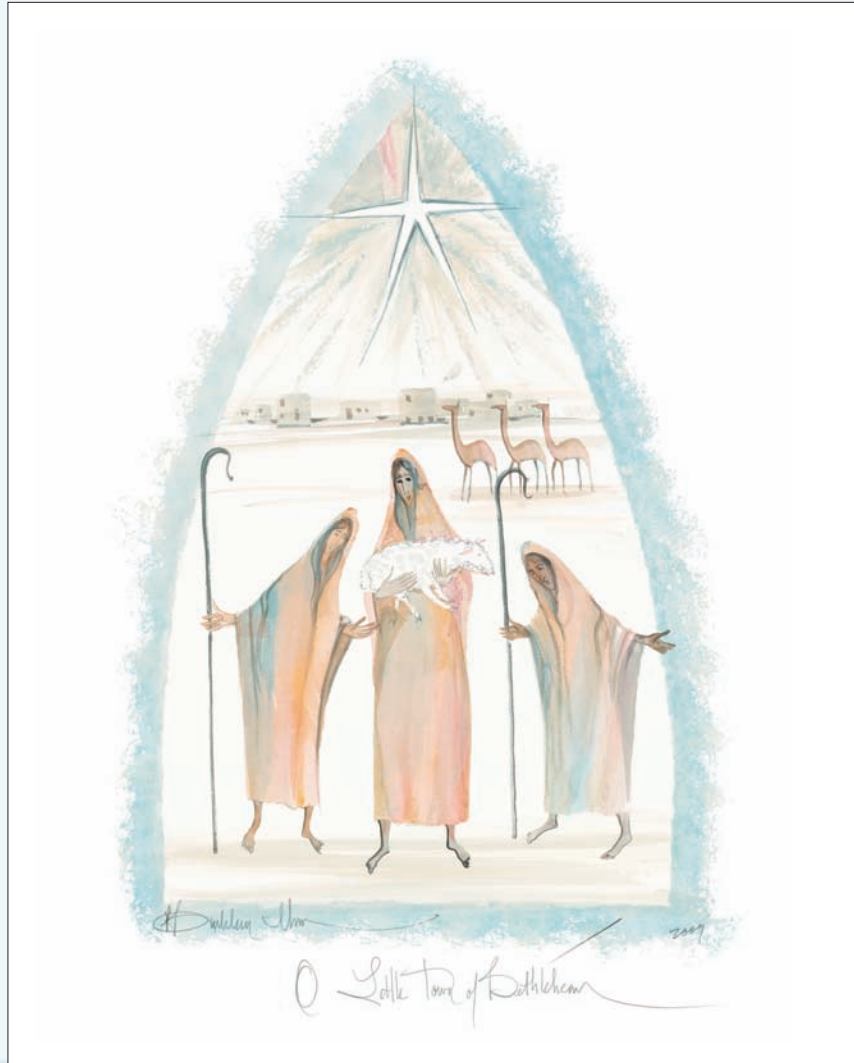

P Buckley Moss®

O LITTLE TOWN OF BETHLEHEM
Offset Print, Edition size 1,000
IS: 14-1/2 x 10 ins.

\$95

NUMBER 5
2009

THE GOOD ROAD-BLUE RIDGE PARKWAY
75TH ANNIVERSARY \$60
Open Edition Poster
25-1/2 x 16 ins.

MIA MADRE
Giclée on Paper, Edition size 500
IS: 6 x 5-3/4 ins. \$70
IS: 21 x 20 ins. \$600

WINTER SUNRISE \$50
Giclée on Paper
Edition size 150
IS: 3-7/8 x 2-15/16 ins.

WINTER SUNSET \$50
Giclée on Paper
Edition size 150
IS: 3-7/8 X 2-15/16 ins.

\$125

The Park depicts Gypsy Hill Park located in historic Staunton, Virginia. Pat's delightful rendering of the Staunton park features the duck pond (Lake Hutchens) and the historic Gypsy Express mini-train, which appears in the background.