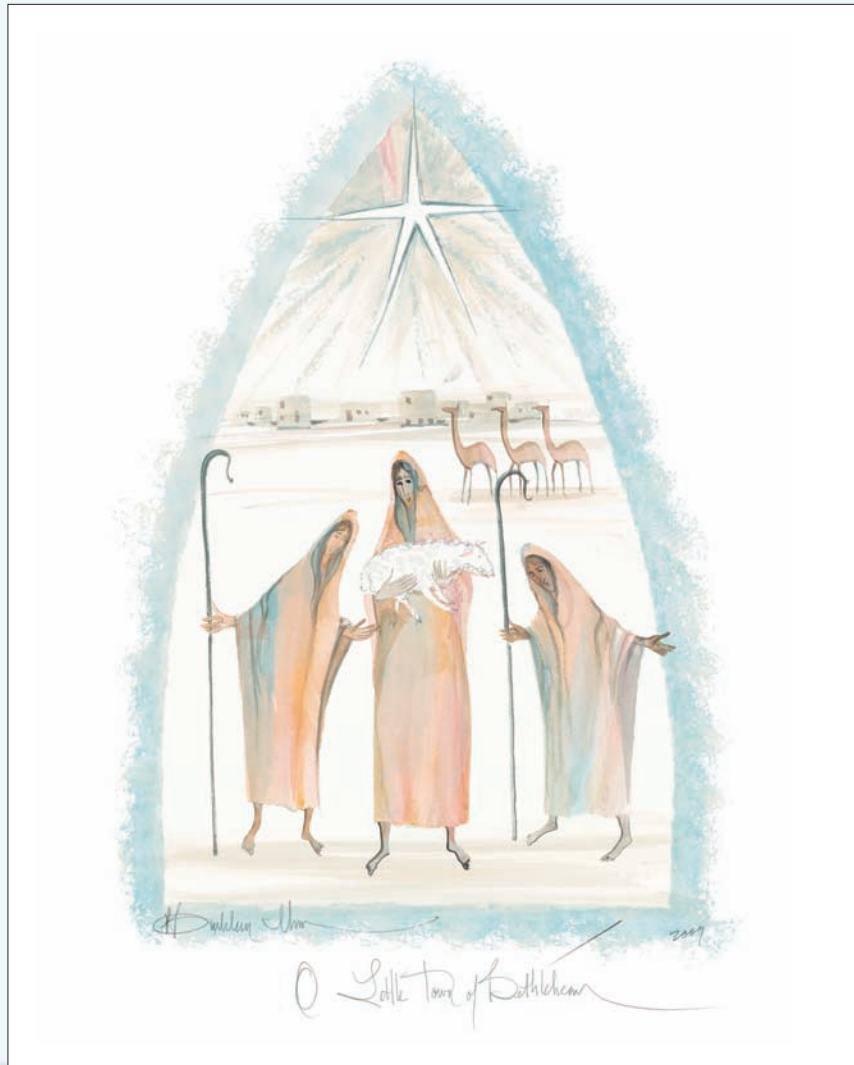

P Buckley Moss®

O LITTLE TOWN OF BETHLEHEM
Offset Print, Edition size 1,000
IS: 14-1/2 x 10 ins.

\$95

NUMBER 5
2009

THE GOOD ROAD-BLUE RIDGE PARKWAY
75TH ANNIVERSARY \$60
Open Edition Poster
25-1/2 x 16 ins.

MIA MADRE
Giclée on Paper, Edition size 500
IS: 6 x 5-3/4 ins. \$70
IS: 21 x 20 ins. \$600

WINTER SUNRISE \$50
Giclée on Paper
Edition size 150
IS: 3-7/8 x 2-15/16 ins.

WINTER SUNSET \$50
Giclée on Paper
Edition size 150
IS: 3-7/8 X 2-15/16 ins.

\$125

The Park depicts Gypsy Hill Park located in historic Staunton, Virginia. Pat's delightful rendering of the Staunton park features the duck pond (Lake Hutchens) and the historic Gypsy Express mini-train, which appears in the background.