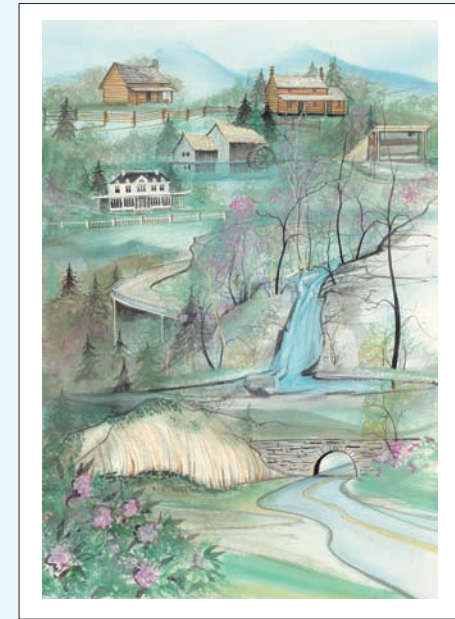

CHESAPEAKE LIGHTS \$60
Open Edition Poster
25-1/2 x 16 ins.

BUCKEYE TRADITION \$115
Offset Print, Edition size 1,000
IS: 8-1/4 x 15 ins.
PS: 13-1/2 x 18-1/2 ins.

©P. Buckley Moss 2009. These images are for purposes of illustration and promotion. They may not be used, in whole or part, for any other product, nor be matted, framed, nor laminated.

DELIVERING SWEET DREAMS \$70
 Offset Print, Edition size 1,000
 IS: 7-1/2 X 7-1/2 ins.
 PS: 11 x 11 ins.

PEACEFUL SILENCE \$70
 Giclée on Paper, Edition size 250
 IS: 4-1/4 X 9-15/16 ins.

MY TUSCAN GARDEN \$125
 Offset Print, Edition size 500
 IS: 16-3/4 x 11-7/8 ins.
 PS: 18-3/4 x 13-7/8 ins.

\$125

The Park depicts Gypsy Hill Park located in historic Staunton, Virginia. Pat's delightful rendering of the Staunton park features the duck pond (Lake Hutchens) and the historic Gypsy Express mini-train, which appears in the background.